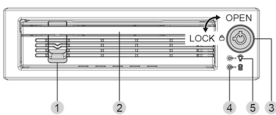

2 Device Information

▼ Front View

- 1 Drive Tray Ejection Button
- 2 Drive Tray Extraction Lever
- 3 2-segment Key Lock
- 4 Power Indicator
- 5 HDD Access Indicator