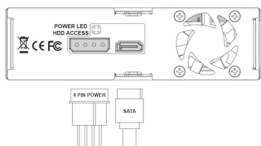

Scan the QR code for more product information

1 Package Content

6 x M3*4 Flat Head Screw for 2.5" Drive
(2 x Screw for Spare Parts)

6 x #6-32*6 Flat Head Screw for 3.5" HDD
(2 x Screw for Spare Parts)

10 x M3*4 Pan Head Screw for Device
(2 x Screw for Spare Parts)

Copyright © ICY DOCK International. All Rights Reserved. 6501204 VER 5.0

2 Device Information

▼ Front View

- 1 Drive Tray Ejection Button
- 2 Drive Tray Extraction Lever
- 3 2-segment Key Lock
- 4 Power Indicator
- 5 HDD Access Indicator

▼ Rear View

3 Installation Guide

3-1

3-2

3-3

3-4

3-5

3-6

ICY DOCK reserves the right to change product specifications, components, or accessories without prior notice. For the warranty information, please visit www.icydock.com/warranty.php