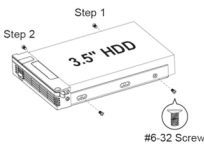

Scan the QR code for more product information

1 Package Content

6 x M3*4 Flat Head Screw for 2.5" Drive
(2 x Screw for Spare Parts)

6 x #6-32*6 Flat Head Screw for 3.5" HDD
(2 x Screw for Spare Parts)

10 x M3*4 Pan Head Screw for Device
(2 x Screw for Spare Parts)

Copyright © ICY DOCK International. All Rights Reserved. 6501204 VER 5.0

2 Device Information

▼ Front View

- 1 Drive Tray Ejection Button
- 2 Drive Tray Extraction Lever
- 3 2-segment Key Lock
- 4 Power Indicator
- 5 HDD Access Indicator

▼ Rear View

3 Installation Guide

3-1

3-2

3-3

3-4

3-5

3-6

ICY DOCK reserves the right to change product specifications, components, or accessories without prior notice. For the warranty information, please visit www.icydock.com/warranty.php