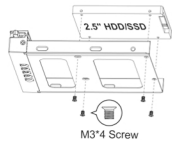

Scan the QR code for more product information

1 Package Content

6 x M3*4 Flat Head Screw for 2.5" Drive
(2 x Screw for Spare Parts)

6 x #6-32*6 Flat Head Screw for 3.5" HDD
(2 x Screw for Spare Parts)

10 x M3*4 Pan Head Screw for Device
(2 x Screw for Spare Parts)

Copyright © ICY DOCK International. All Rights Reserved. 6501204 VER 5.0

2 Device Information

▼ Front View

- 1 Drive Tray Ejection Button
- 2 Drive Tray Extraction Lever
- 3 2-segment Key Lock
- 4 Power Indicator
- 5 HDD Access Indicator

▼ Rear View

3 Installation Guide

3-1

3-2

3-3

3-4

3-5

3-6

ICY DOCK reserves the right to change product specifications, components, or accessories without prior notice. For the warranty information, please visit www.icydock.com/warranty.php