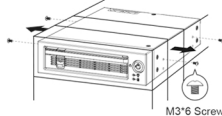

Scan the QR code for more product information

1 Package Content

6 x M3*4 Flat Head Screw for 2.5" Drive
(2 x Screw for Spare Parts)

6 x #6-32*6 Flat Head Screw for 3.5" HDD
(2 x Screw for Spare Parts)

10 x M3*4 Pan Head Screw for Device
(2 x Screw for Spare Parts)

Copyright © ICY DOCK International. All Rights Reserved. 6501204 VER 5.0

2 Device Information

▼ Front View

- 1 Drive Tray Ejection Button
- 2 Drive Tray Extraction Lever
- 3 2-segment Key Lock
- 4 Power Indicator
- 5 HDD Access Indicator

▼ Rear View

3 Installation Guide

3-1

3-2

3-3

3-4

3-5

3-6

ICY DOCK reserves the right to change product specifications, components, or accessories without prior notice. For the warranty information, please visit www.icydock.com/warranty.php